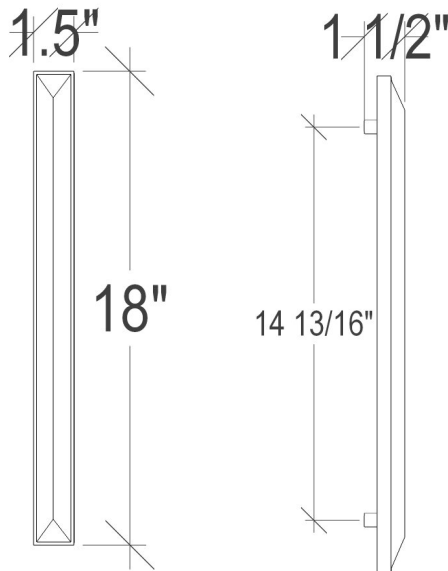

WARRANTY

Linkasink warranties our product to be free from manufacturing defect for the life of the product. Warranty does not cover improper care, neglect, abuse, or normal wear-and-tear.

Dimensions are approximate