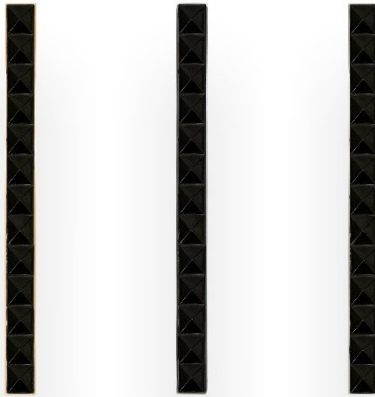

VH009-04

18" ARTISAN GLASS HARDWARE
LARGE RECTANGLE WITH BLACK PYRAMID PRISM

DETAILS

Materials: Smooth Metal with Black Pyramid Glass
Dimensions are approximate: [OD: 18" x 1.5" x 1.5"]
Each piece is hand-crafted; no two will be the same

NOTE: Due to the handmade nature of the hardware
variations in the glass may be visible.

AVAILABLE FINISHES

PB		VH009PB-04 Polished Brass with Black Pyramid Glass
SB		VH009SB-04 Satin Brass with Black Pyramid Glass
PN		VH009PN-04 Polished Nickel with Black Pyramid Glass
SN		VH009SN-04 Satin Nickel with Black Pyramid Glass

Shown in (PB) Polished Brass Handle