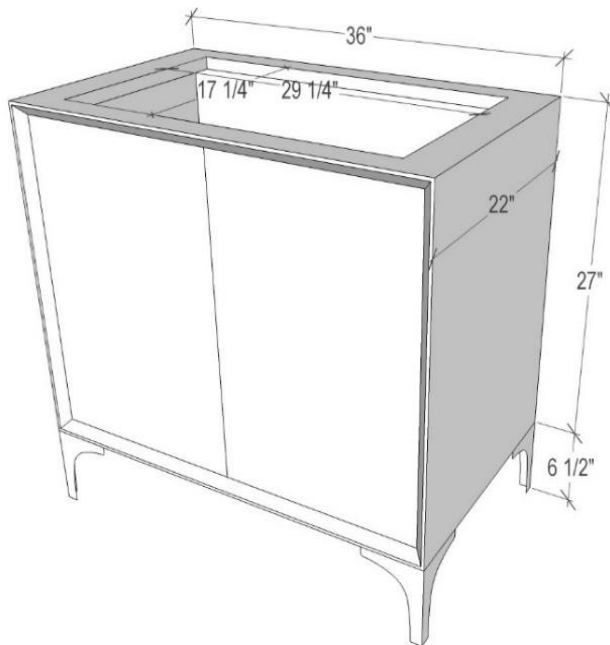

Shown in PB

VAN36W-026-01

36" WHITE LINEA WITH 18" ARTISAN GLASS
HARDWARE WHITE PYRAMID GLASS

DETAILS

Cabinet with Gloss Finish
Full Finished Back
Adjustable Interior Shelf
3 Way Adjustable European Soft Close Hinges
OD: W 36" x D 22"
Vanities are Hand-crafted

HARDWARE AND LEG FINISH OPTIONS

	PB	Polished Brass
	SB	Satin Brass

36" VANITY TOP OPTIONS

(Vanity Tops Sold Separately, See Vanity Top Spec Sheet for Details)

Outside Dimensions: W 36" D 22" H 1.5"

(Vanity Top includes 4" Backsplash)

VT36W-01	18" x 12" Sink Cutout with 1 Faucet Hole
VT36W-03	18" x 12" Sink Cutout with 3 Faucet Holes

INSTALLATION

We recommend consulting a professional if you are unfamiliar with installing bathroom fixtures and plumbing. Linkasink accepts no liability for any damage to the floor, walls, plumbing, or personal injury during installation.