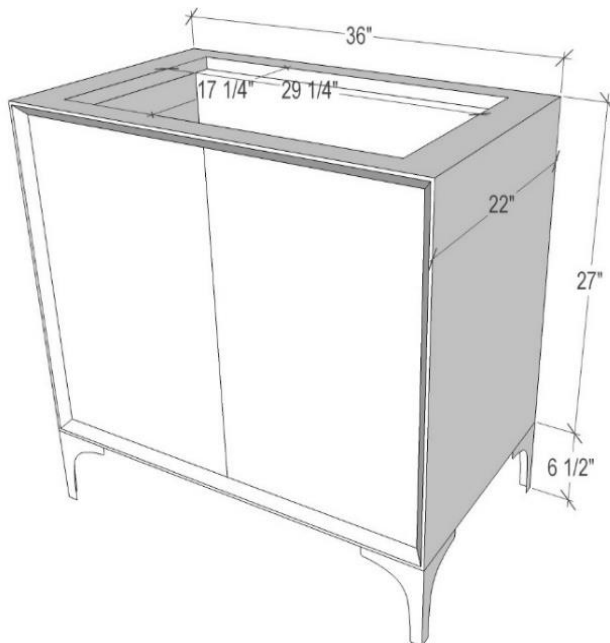

WARRANTY

Linkasink warranties our product to be free from manufacturing defect for the life of the product. Warranty does not cover improper care, neglect, abuse or normal wear-and-tear.