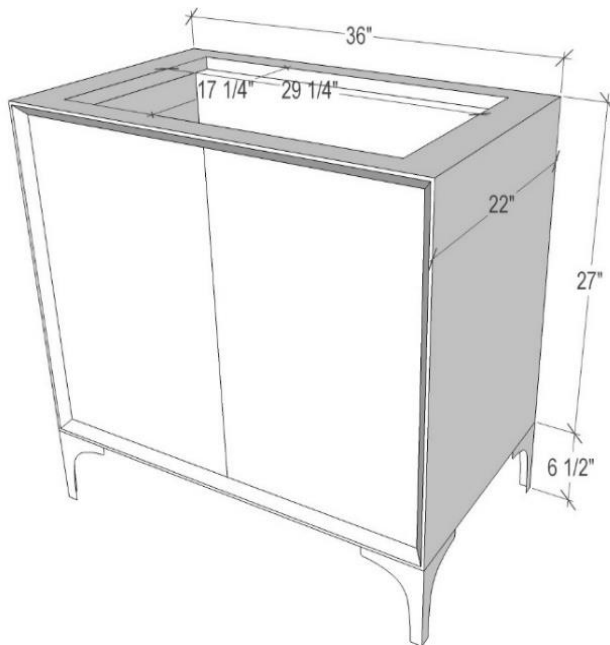

Shown in PB

## VAN36W-024-01

36" WHITE LINEA WITH 8" ARTISAN GLASS  
HARDWARE WHITE PRISM GLASS

### DETAILS

Cabinet with Gloss Finish  
Full Finished Back  
Adjustable Interior Shelf  
3 Way Adjustable European Soft Close Hinges  
OD: W 36" x D 22"  
Vanities are Hand-crafted

### 36" VANITY TOP OPTIONS

(Vanity Tops Sold Separately, See Vanity Top Spec Sheet for Details)

**Outside Dimensions: W 36" D 22" H 1.5"**

(Vanity Top includes 4" Backsplash)

<b>VT36W-01</b>	18" x 12" Sink Cutout with 1 Faucet Hole
<b>VT36W-03</b>	18" x 12" Sink Cutout with 3 Faucet Holes