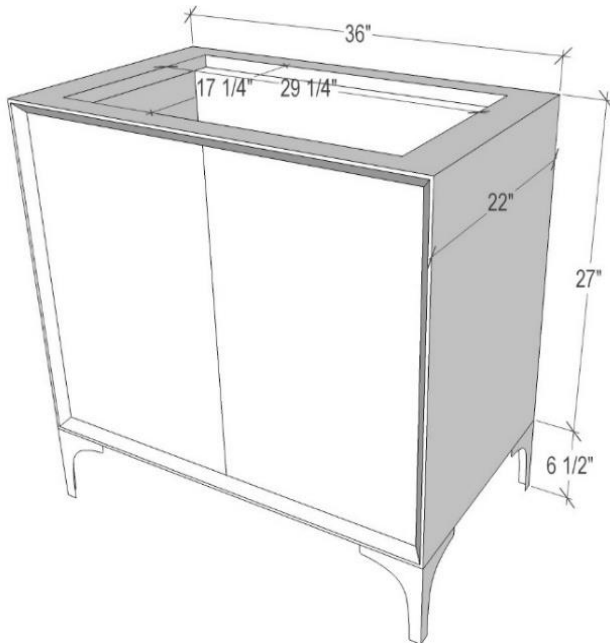

WARRANTY

Linkasink warranties our product to be free from manufacturing defect for the life of the product. Warranty does not cover improper care, neglect, abuse or normal wear-and-tear.