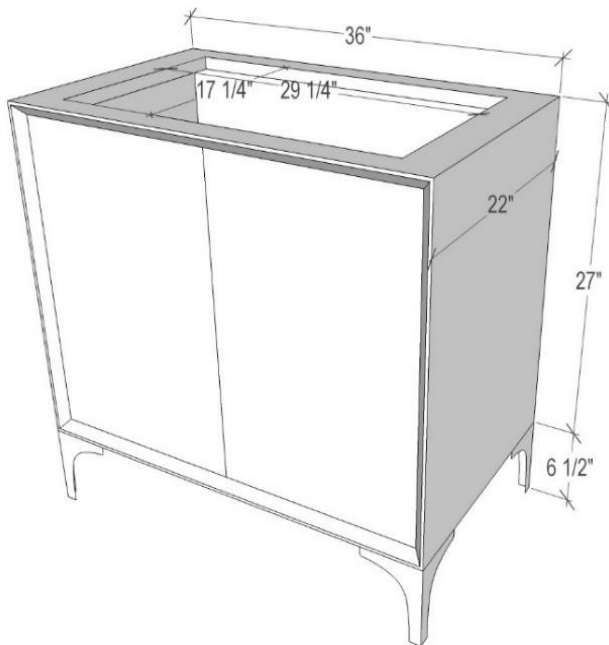

Shown in PB

VAN36W-020-BRS

36" WHITE TUXEDO WITH 8" ARTISAN GLASS
HARDWARE ÉGLOMISÉ PRISM GLASS

DETAILS

Cabinet with Gloss Finish
Full Finished Back
Adjustable Interior Shelf
3 Way Adjustable European Soft Close Hinges
OD: W 36" x D 22"
Vanities are Hand-crafted

HARDWARE AND LEG FINISH OPTIONS

	PB	Polished Brass
	SB	Satin Brass

36" VANITY TOP OPTIONS

(Vanity Tops Sold Separately, See Vanity Top Spec Sheet for Details)

Outside Dimensions: W 36" D 22" H 1.5"

(Vanity Top includes 4" Backsplash)

VT36W-01	18" x 12" Sink Cutout with 1 Faucet Hole
VT36W-03	18" x 12" Sink Cutout with 3 Faucet Holes

INSTALLATION

We recommend consulting a professional if you are unfamiliar with installing bathroom fixtures and plumbing. Linkasink accepts no liability for any damage to the floor, walls, plumbing, or personal injury during installation.