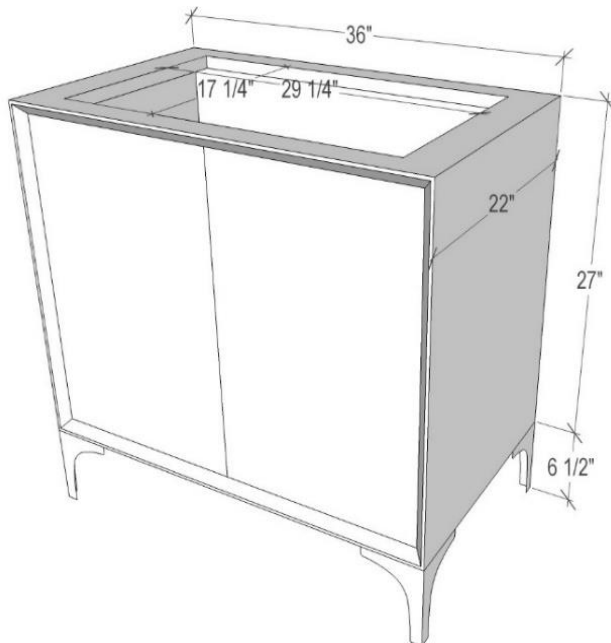

WARRANTY

Linkasink warranties our product to be free from manufacturing defect for the life of the product. Warranty does not cover improper care, neglect, abuse or normal wear-and-tear.