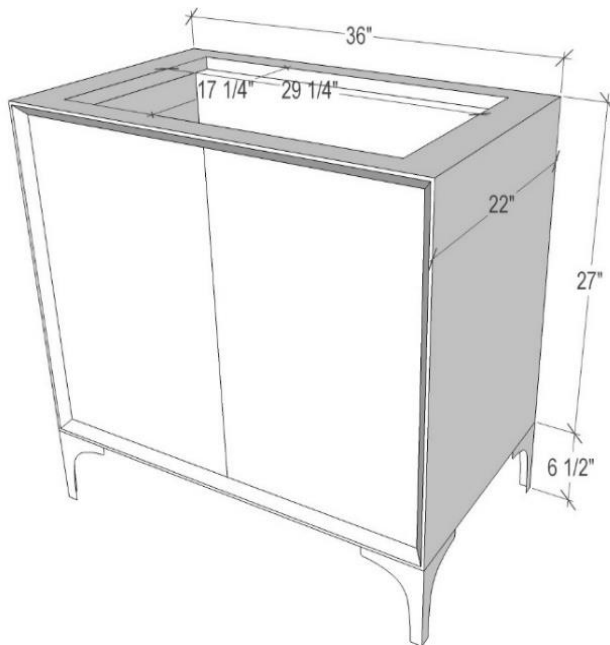

Shown in PB

## VAN36W-019-SLV

36" WHITE TUXEDO WITH 3" ARTISAN GLASS  
HARDWARE ÉGLOMISÉ PRISM GLASS

### DETAILS

Cabinet with Gloss Finish  
Full Finished Back  
Adjustable Interior Shelf  
3 Way Adjustable European Soft Close Hinges  
OD: W 36" x D 22"  
Vanities are Hand-crafted

### 36" VANITY TOP OPTIONS

(Vanity Tops Sold Separately, See Vanity Top Spec Sheet for Details)

**Outside Dimensions: W 36" D 22" H 1.5"**

(Vanity Top includes 4" Backsplash)

<b>VT36W-01</b>	18" x 12" Sink Cutout with 1 Faucet Hole
<b>VT36W-03</b>	18" x 12" Sink Cutout with 3 Faucet Holes