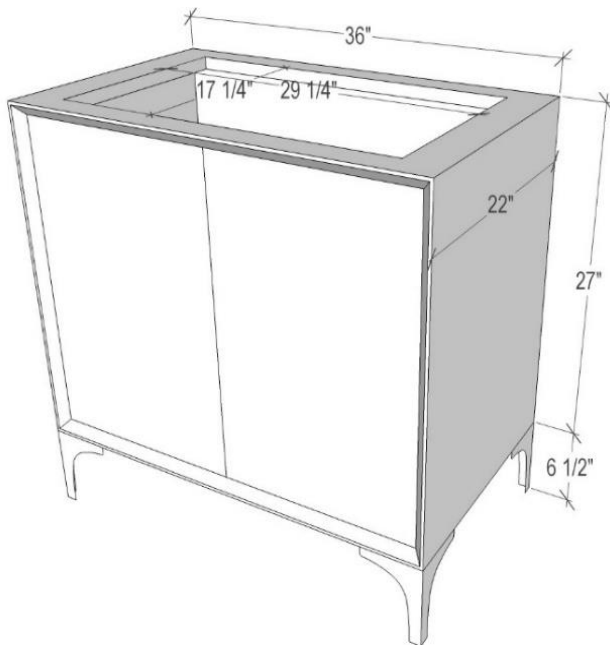

Shown in PB

## VAN36W-017-BRS

36" WHITE MOTHER OF PEARL WITH 18" ARTISAN GLASS HARDWARE ÉGLOMISÉ PRISM GLASS

### DETAILS

- Cabinet with Gloss Finish
- Full Finished Back
- Adjustable Interior Shelf
- 3 Way Adjustable European Soft Close Hinges
- OD: W 36" x D 22"
- Vanities are Hand-crafted

### 36" VANITY TOP OPTIONS

(Vanity Tops Sold Separately, See Vanity Top Spec Sheet for Details)

**Outside Dimensions: W 36" D 22" H 1.5"**

(Vanity Top includes 4" Backsplash)

<b>VT36W-01</b>	18" x 12" Sink Cutout with 1 Faucet Hole
<b>VT36W-03</b>	18" x 12" Sink Cutout with 3 Faucet Holes