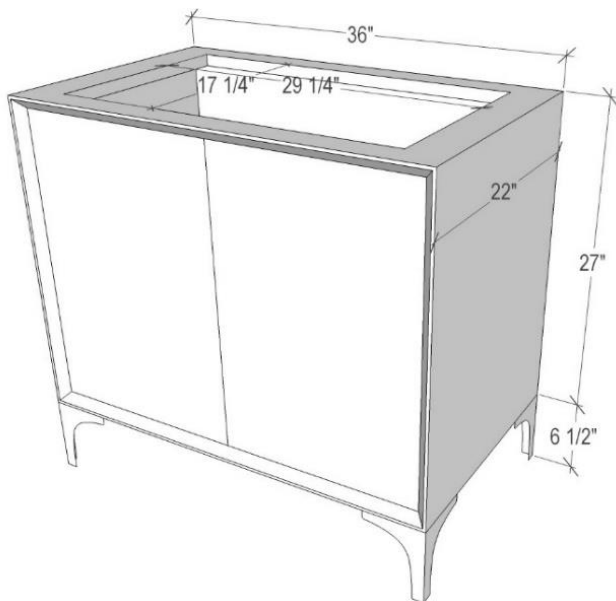

WARRANTY

Linkasink warranties our product to be free from manufacturing defect for the life of the product. Warranty does not cover improper care, neglect, abuse or normal wear-and-tear.