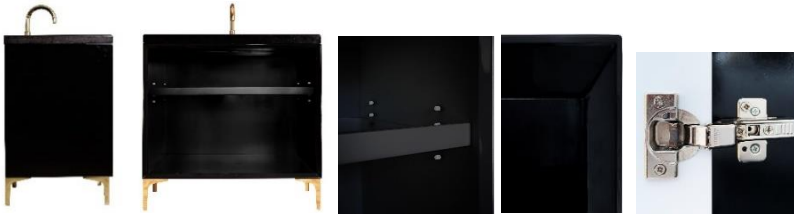

Shown in PB

VAN36B-028

36" BLACK MOTHER OF PEARL WITH STAR HARDWARE

DETAILS

- Cabinet with Gloss Finish
- Full Finished Back
- Adjustable Interior Shelf
- 3 Way Adjustable European Soft Close Hinges
- OD: **W 36" x D 22"**
- Vanities are Hand-crafted

HARDWARE AND LEG FINISH OPTIONS

	PB	Polished Brass		PN	Polished Nickel
	SB	Satin Brass		SN	Satin Nickel

36" VANITY TOP OPTIONS

(Vanity Tops Sold Separately, See Vanity Top Spec Sheet for Details)

Outside Dimensions: W 36" D 22" H 1.5"

(Vanity Top includes 4" Backsplash)

VT36W-01	18" x 12" Sink Cutout with 1 Faucet Hole
VT36W-03	18" x 12" Sink Cutout with 3 Faucet Holes

INSTALLATION

We recommend consulting a professional if you are unfamiliar with installing bathroom fixtures and plumbing. Linkasink accepts no liability for any damage to the floor, walls, plumbing, or personal injury during installation.