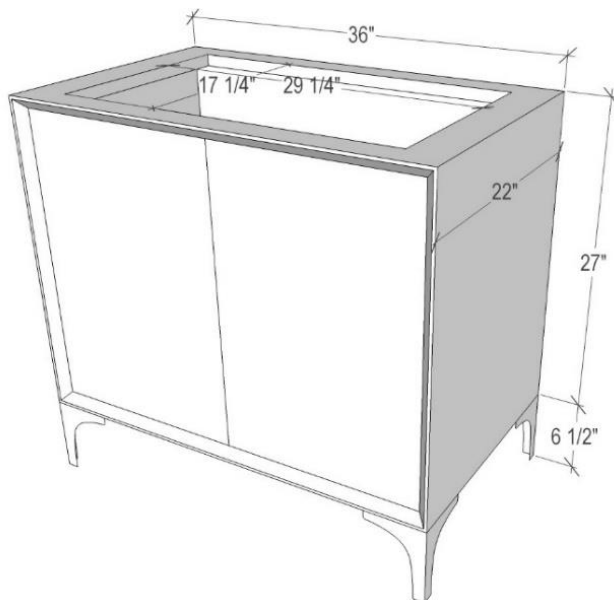

WARRANTY

Linkasink warranties our product to be free from manufacturing defect for the life of the product. Warranty does not cover improper care, neglect, abuse or normal wear-and-tear.