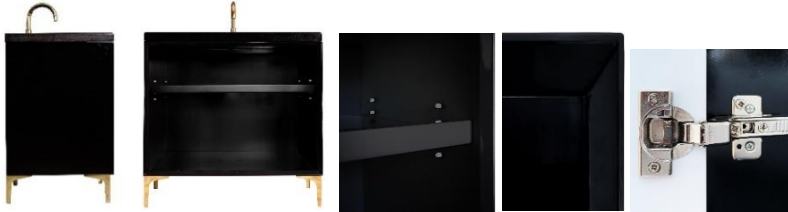

Shown in PB

VAN36B-022-BRS

36" BLACK TUXEDO WITH 18" ARTISAN GLASS
HARDWARE ÉGLOMISÉ PYRAMID GLASS

DETAILS

Cabinet with Gloss Finish
Full Finished Back
Adjustable Interior Shelf
3 Way Adjustable European Soft Close Hinges
OD: W 36" x D 22"
Vanities are Hand-crafted

HARDWARE AND LEG FINISH OPTIONS

	PB	Polished Brass
	SB	Satin Brass

36" VANITY TOP OPTIONS

(Vanity Tops Sold Separately, See Vanity Top Spec Sheet for Details)

Outside Dimensions: W 36" D 22" H 1.5"

(Vanity Top includes 4" Backsplash)

VT36W-01	18" x 12" Sink Cutout with 1 Faucet Hole
VT36W-03	18" x 12" Sink Cutout with 3 Faucet Holes

INSTALLATION

We recommend consulting a professional if you are unfamiliar with installing bathroom fixtures and plumbing. Linkasink accepts no liability for any damage to the floor, walls, plumbing, or personal injury during installation.