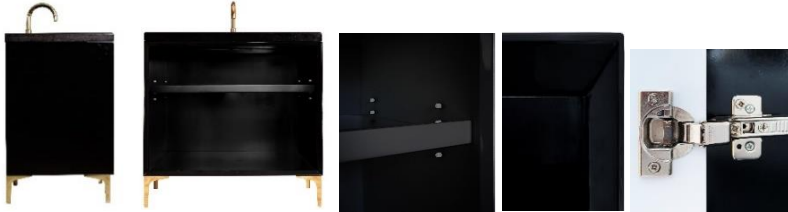

Shown in PB

VAN36B-021-BRS

36" BLACK TUXEDO WITH 18" ARTISAN GLASS
HARDWARE ÉGLOMISÉ PRISM GLASS

DETAILS

Cabinet with Gloss Finish
Full Finished Back
Adjustable Interior Shelf
3 Way Adjustable European Soft Close Hinges
OD: W 36" x D 22"
Vanities are Hand-crafted

HARDWARE AND LEG FINISH OPTIONS

	PB	Polished Brass
	SB	Satin Brass

36" VANITY TOP OPTIONS

(Vanity Tops Sold Separately, See Vanity Top Spec Sheet for Details)

Outside Dimensions: W 36" D 22" H 1.5"

(Vanity Top includes 4" Backsplash)

VT36W-01	18" x 12" Sink Cutout with 1 Faucet Hole
VT36W-03	18" x 12" Sink Cutout with 3 Faucet Holes

INSTALLATION

We recommend consulting a professional if you are unfamiliar with installing bathroom fixtures and plumbing. Linkasink accepts no liability for any damage to the floor, walls, plumbing, or personal injury during installation.