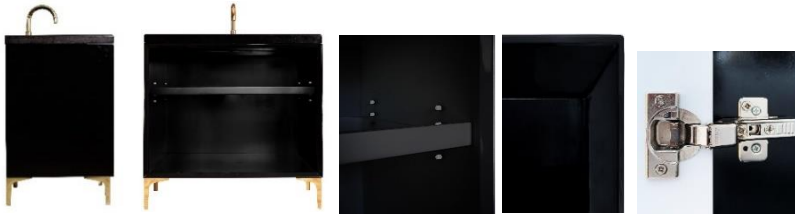

DIMENSIONS WILL VARY

DO NOT use this sheet as a guide for countertop cuts. Due to the handmade nature of each product, templates are not provided.