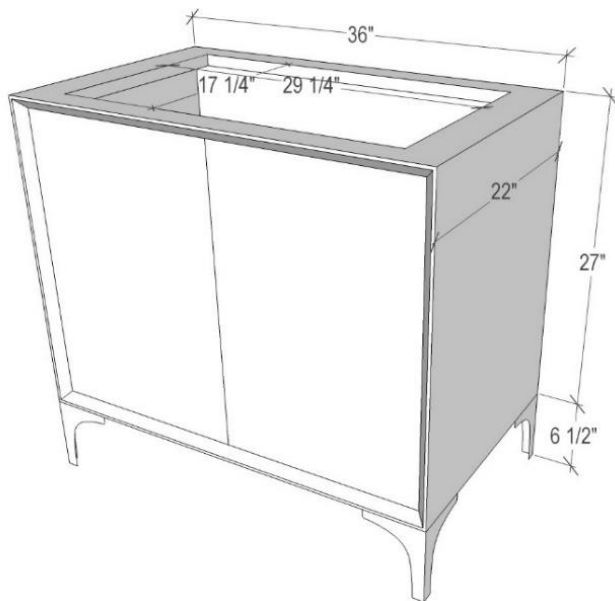

DIMENSIONS WILL VARY

DO NOT use this sheet as a guide for countertop cuts. Due to the handmade nature of each product, templates are not provided.