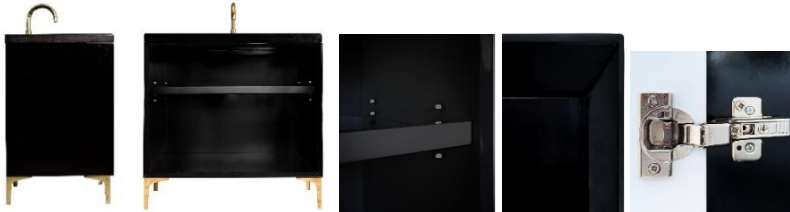

Shown in PB

VAN36B-018-BRS

36" BLACK MOTHER OF PEARL WITH 18" ARTISAN GLASS HARDWARE ÉGLOMISÉ PYRAMID GLASS

DETAILS

Cabinet with Gloss Finish
 Full Finished Back
 Adjustable Interior Shelf
 3 Way Adjustable European Soft Close Hinges
 OD: **W 36" x D 22"**
 Vanities are Hand-crafted

HARDWARE AND LEG FINISH OPTIONS

	PB	Polished Brass
	SB	Satin Brass

36" VANITY TOP OPTIONS

(Vanity Tops Sold Separately, See Vanity Top Spec Sheet for Details)

Outside Dimensions: W 36" D 22" H 1.5"

(Vanity Top includes 4" Backsplash)

VT36W-01	18" x 12" Sink Cutout with 1 Faucet Hole
VT36W-03	18" x 12" Sink Cutout with 3 Faucet Holes

INSTALLATION

We recommend consulting a professional if you are unfamiliar with installing bathroom fixtures and plumbing. Linkasink accepts no liability for any damage to the floor, walls, plumbing, or personal injury during installation.