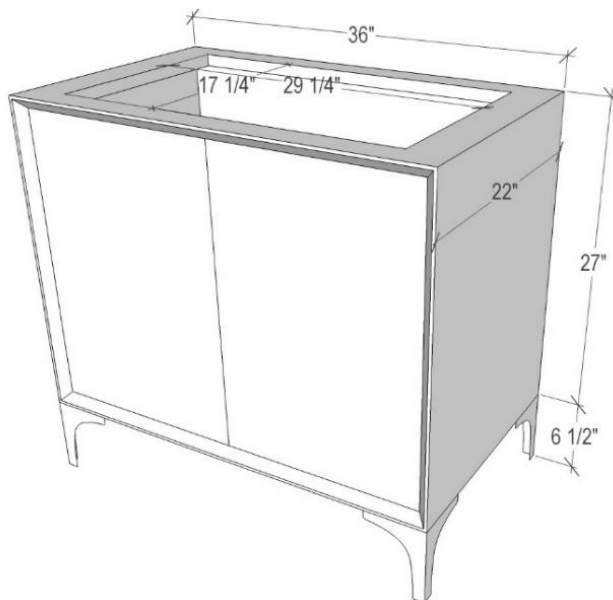

WARRANTY

Linkasink warrants our product to be free from manufacturing defect for the life of the product. Warranty does not cover improper care, neglect, abuse or normal wear-and-tear.