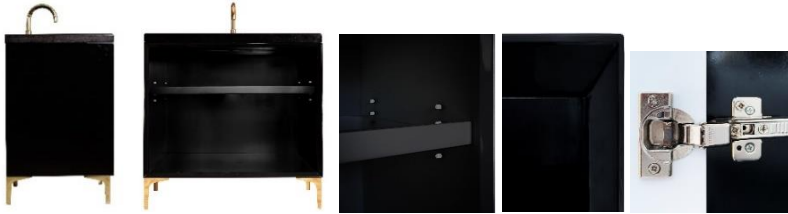

Shown in PB

VAN36B-016-BRS

36" BLACK MOTHER OF PEARL WITH 8" ARTISAN GLASS HARDWARE ÉGLOMISÉ PRISM GLASS

DETAILS

Cabinet with Gloss Finish
 Full Finished Back
 Adjustable Interior Shelf
 3 Way Adjustable European Soft Close Hinges
 OD: **W 36" x D 22"**
 Vanities are Hand-crafted

HARDWARE AND LEG FINISH OPTIONS

	PB	Polished Brass
	SB	Satin Brass

36" VANITY TOP OPTIONS

(Vanity Tops Sold Separately, See Vanity Top Spec Sheet for Details)

Outside Dimensions: W 36" D 22" H 1.5"

(Vanity Top includes 4" Backsplash)

VT36W-01	18" x 12" Sink Cutout with 1 Faucet Hole
VT36W-03	18" x 12" Sink Cutout with 3 Faucet Holes

INSTALLATION

We recommend consulting a professional if you are unfamiliar with installing bathroom fixtures and plumbing. Linkasink accepts no liability for any damage to the floor, walls, plumbing, or personal injury during installation.