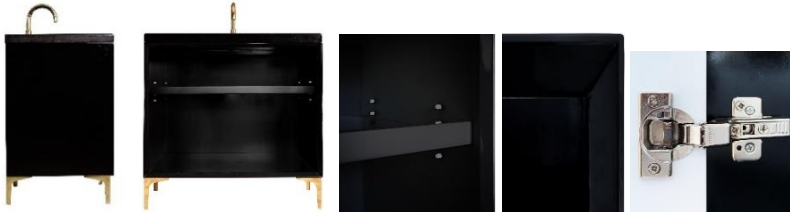

Shown in PB

VAN36B-015-SLV

36" BLACK MOTHER OF PEARL WITH 3" ARTISAN GLASS HARDWARE ÉGLOMISÉ PRISM GLASS

DETAILS

Cabinet with Gloss Finish
 Full Finished Back
 Adjustable Interior Shelf
 3 Way Adjustable European Soft Close Hinges
 OD: **W 36" x D 22"**
 Vanities are Hand-crafted

HARDWARE AND LEG FINISH OPTIONS

	PN	Polished Nickel
	SN	Satin Nickel

36" VANITY TOP OPTIONS

(Vanity Tops Sold Separately, See Vanity Top Spec Sheet for Details)

Outside Dimensions: W 36" D 22" H 1.5"

(Vanity Top includes 4" Backsplash)

VT36W-01	18" x 12" Sink Cutout with 1 Faucet Hole
VT36W-03	18" x 12" Sink Cutout with 3 Faucet Holes

INSTALLATION

We recommend consulting a professional if you are unfamiliar with installing bathroom fixtures and plumbing. Linkasink accepts no liability for any damage to the floor, walls, plumbing, or personal injury during installation.