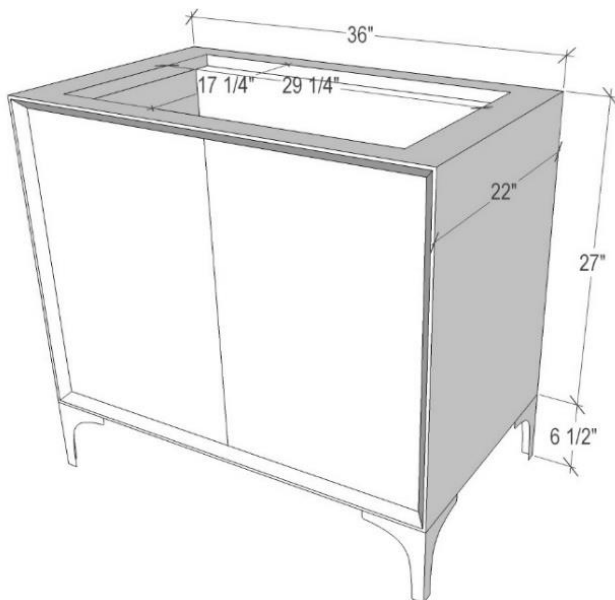

WARRANTY

Linkasink warranties our product to be free from manufacturing defect for the life of the product. Warranty does not cover improper care, neglect, abuse or normal wear-and-tear.