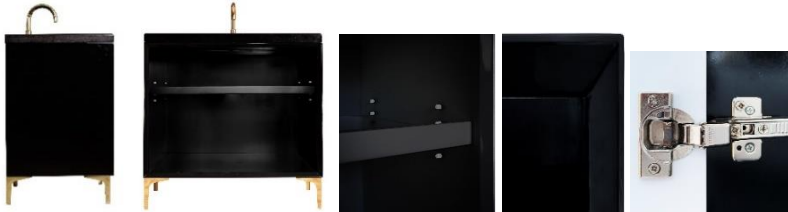

Shown in PB

VAN36B-015-BRS

36" BLACK MOTHER OF PEARL WITH 3" ARTISAN GLASS HARDWARE ÉGLOMISÉ PRISM GLASS

DETAILS

Cabinet with Gloss Finish
 Full Finished Back
 Adjustable Interior Shelf
 3 Way Adjustable European Soft Close Hinges
 OD: **W 36" x D 22"**
 Vanities are Hand-crafted

HARDWARE AND LEG FINISH OPTIONS

	PB	Polished Brass
	SB	Satin Brass

36" VANITY TOP OPTIONS

(Vanity Tops Sold Separately, See Vanity Top Spec Sheet for Details)

Outside Dimensions: W 36" D 22" H 1.5"

(Vanity Top includes 4" Backsplash)

VT36W-01	18" x 12" Sink Cutout with 1 Faucet Hole
VT36W-03	18" x 12" Sink Cutout with 3 Faucet Holes

INSTALLATION

We recommend consulting a professional if you are unfamiliar with installing bathroom fixtures and plumbing. Linkasink accepts no liability for any damage to the floor, walls, plumbing, or personal injury during installation.