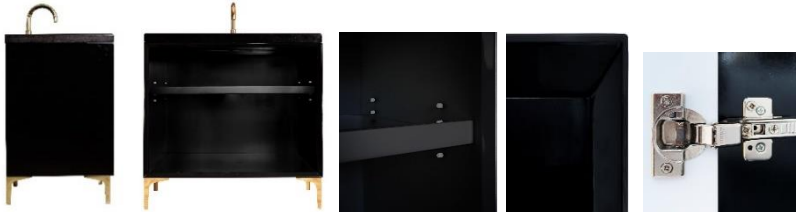

Shown in PB

## VAN36B-014

36" BLACK DIVERGENCE WITH 3" ARTISAN GLASS  
HARDWARE BLACK PRISM GLASS

### DETAILS

Cabinet with Gloss Finish  
Full Finished Back  
Adjustable Interior Shelf  
3 Way Adjustable European Soft Close Hinges  
OD: W 36" x D 22"  
Vanities are Hand-crafted