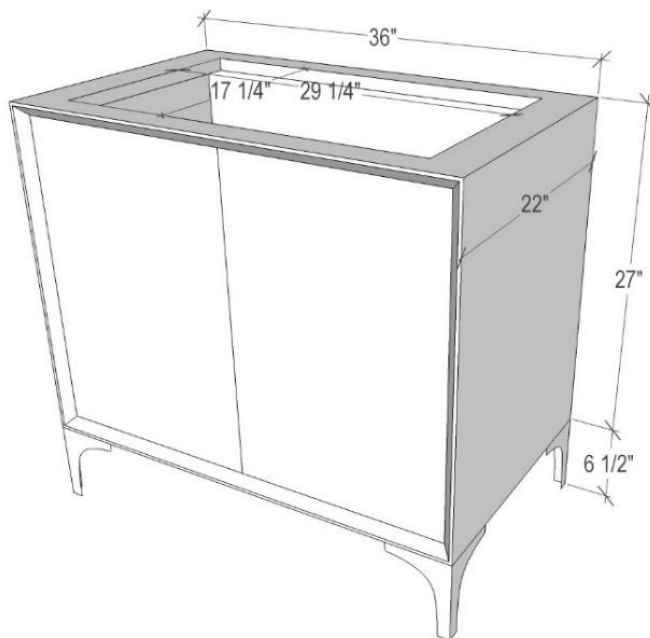

WARRANTY

Linkasink warranties our product to be free from manufacturing defect for the life of the product. Warranty does not cover improper care, neglect, abuse or normal wear-and-tear.