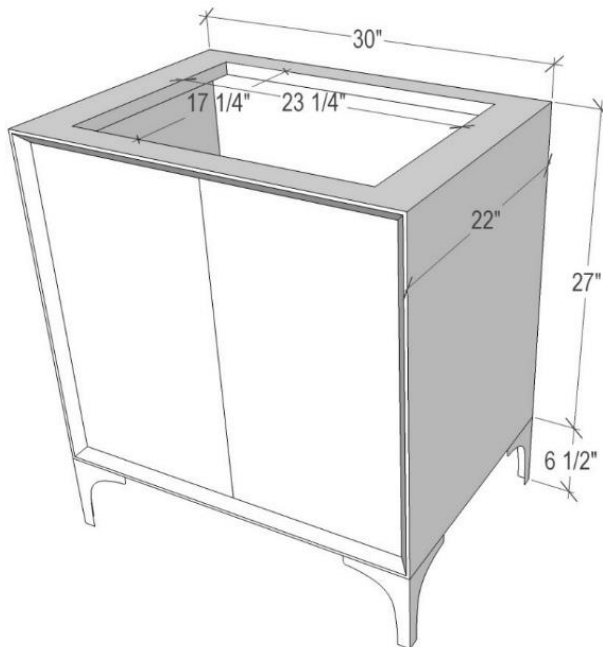

WARRANTY

Linkasink warranties our product to be free from manufacturing defect for the life of the product. Warranty does not cover improper care, neglect, abuse or normal wear-and-tear.