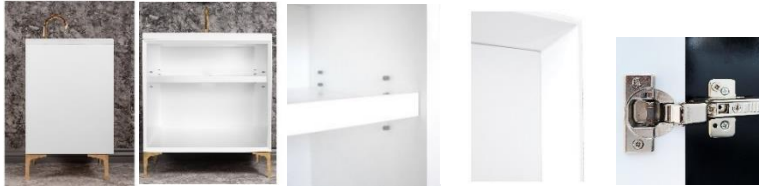

Shown in PB

## VAN30W-023-01

30" WHITE LINEA WITH 3" ARTISAN GLASS HARDWARE  
WHITE PRISM GLASS

### DETAILS

Cabinet with Gloss Finish  
Full Finished Back  
Adjustable Interior Shelf  
3 Way Adjustable European Soft Close Hinges  
OD: W 30" x D 22"  
Vanities are Hand-crafted

### 30" VANITY TOP OPTIONS

(Vanity Tops Sold Separately, See Vanity Top Spec Sheet for Details)

**Outside Dimensions: W 30" D 22" H 1.5"**

(Vanity Top includes 4" Backsplash)

<b>VT30W-01</b>	18" x 12" Sink Cutout with 1 Faucet Hole
<b>VT30W-03</b>	18" x 12" Sink Cutout with 3 Faucet Holes