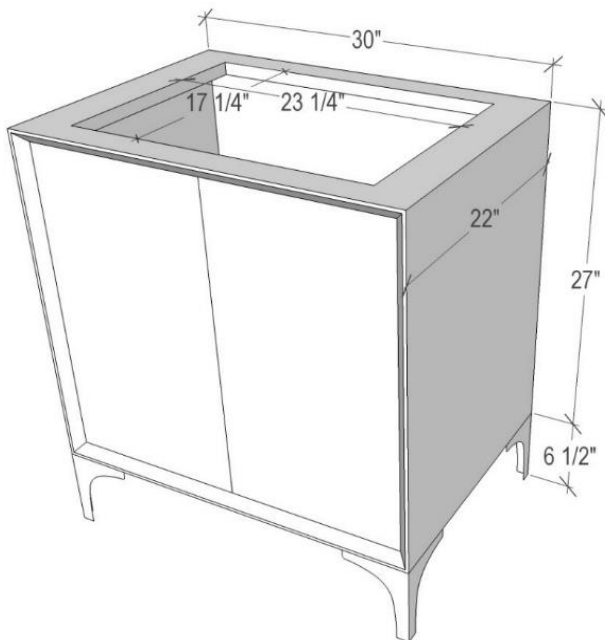

WARRANTY

Linkasink warranties our product to be free from manufacturing defect for the life of the product. Warranty does not cover improper care, neglect, abuse or normal wear-and-tear.