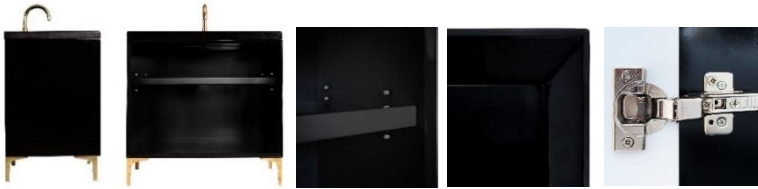

Shown in PB

VAN30B-026-04

30" BLACK LINEA WITH 18" ARTISAN GLASS
HARDWARE BLACK PYRAMID GLASS

DETAILS

Cabinet with Gloss Finish
Full Finished Back
Adjustable Interior Shelf
3 Way Adjustable European Soft Close Hinges
OD: W 30" x D 22"
Vanities are Hand-crafted

HARDWARE AND LEG FINISH OPTIONS

	PB	Polished Brass
	SB	Satin Brass

30" VANITY TOP OPTIONS

(Vanity Tops Sold Separately, See Vanity Top Spec Sheet for Details)

Outside Dimensions: W 30" D 22" H 1.5"
(Vanity Top includes 4" Backsplash)

VT30W-01	18" x 12" Sink Cutout with 1 Faucet Hole
VT30W-03	18" x 12" Sink Cutout with 3 Faucet Holes

INSTALLATION

We recommend consulting a professional if you are unfamiliar with installing bathroom fixtures and plumbing. Linkasink accepts no liability for any damage to the floor, walls, plumbing, or personal injury during installation.