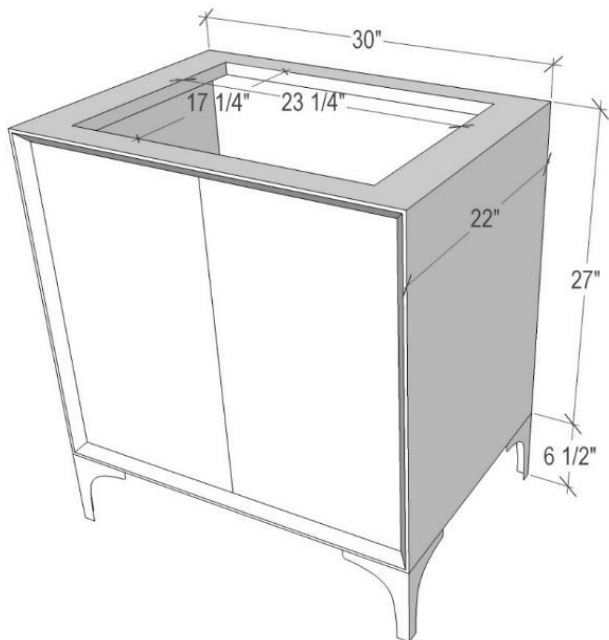

WARRANTY

Linkasink warranties our product to be free from manufacturing defect for the life of the product. Warranty does not cover improper care, neglect, abuse or normal wear-and-tear.