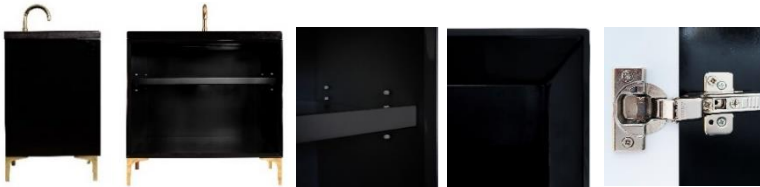

Shown in PB

## VAN30B-024-06

30" BLACK LINEA WITH 8" ARTISAN GLASS HARDWARE  
BLACK TIGER GLASS

### DETAILS

Cabinet with Gloss Finish  
Full Finished Back  
Adjustable Interior Shelf  
3 Way Adjustable European Soft Close Hinges  
OD: W 30" x D 22"  
Vanities are Hand-crafted