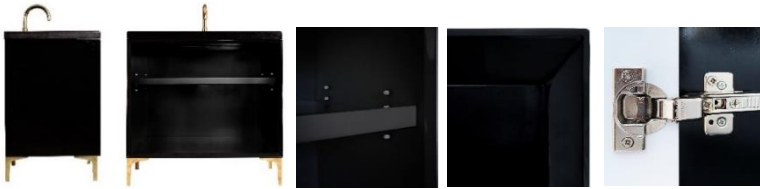

Shown in PB

## VAN30B-021-BRS

30" BLACK TUXEDO WITH 18" ARTISAN GLASS  
HARDWARE ÉGLOMISÉ PRISM GLASS

### DETAILS

Cabinet with Gloss Finish  
Full Finished Back  
Adjustable Interior Shelf  
3 Way Adjustable European Soft Close Hinges  
OD: W 30" x D 22"  
Vanities are Hand-crafted