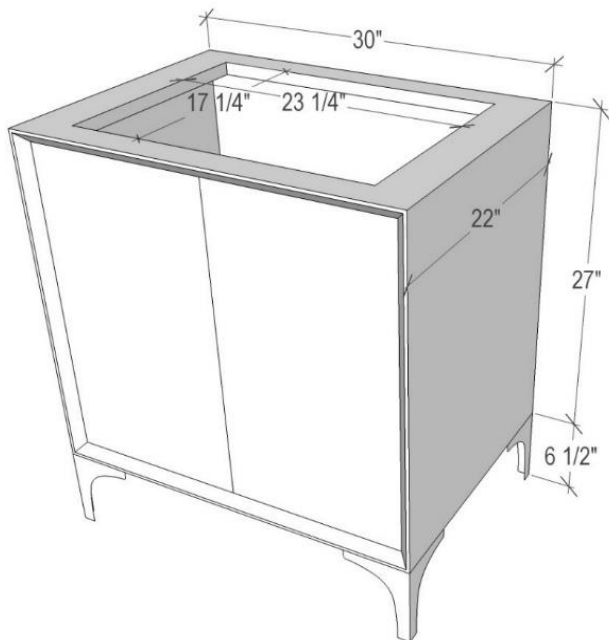

WARRANTY

Linkasink warranties our product to be free from manufacturing defect for the life of the product. Warranty does not cover improper care, neglect, abuse or normal wear-and-tear.