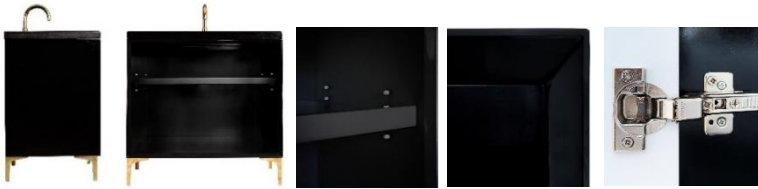

Shown in PB

## VAN30B-019-04

30" BLACK TUXEDO WITH 3" ARTISAN GLASS  
HARDWARE BLACK PRISM GLASS

### DETAILS

Cabinet with Gloss Finish  
Full Finished Back  
Adjustable Interior Shelf  
3 Way Adjustable European Soft Close Hinges  
OD: W 30" x D 22"  
Vanities are Hand-crafted