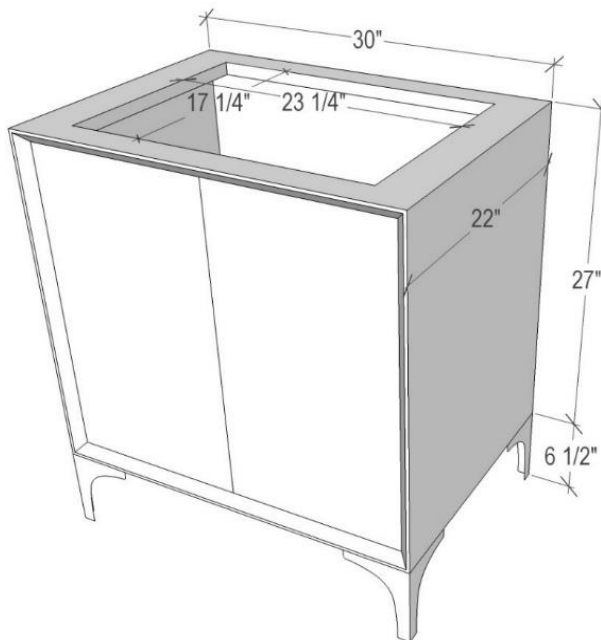

WARRANTY

Linkasink warranties our product to be free from manufacturing defect for the life of the product. Warranty does not cover improper care, neglect, abuse or normal wear-and-tear.