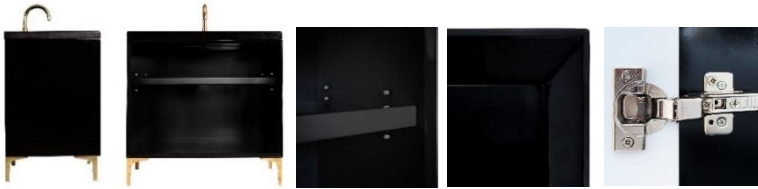

## VAN30B-018-SLV

30" BLACK MOTHER OF PEARL WITH 18" ARTISAN GLASS HARDWARE ÉGLOMISÉ PYRAMID GLASS

### DETAILS

Cabinet with Gloss Finish  
 Full Finished Back  
 Adjustable Interior Shelf  
 3 Way Adjustable European Soft Close Hinges  
 OD: W 30" x D 22"  
 Vanities are Hand-crafted