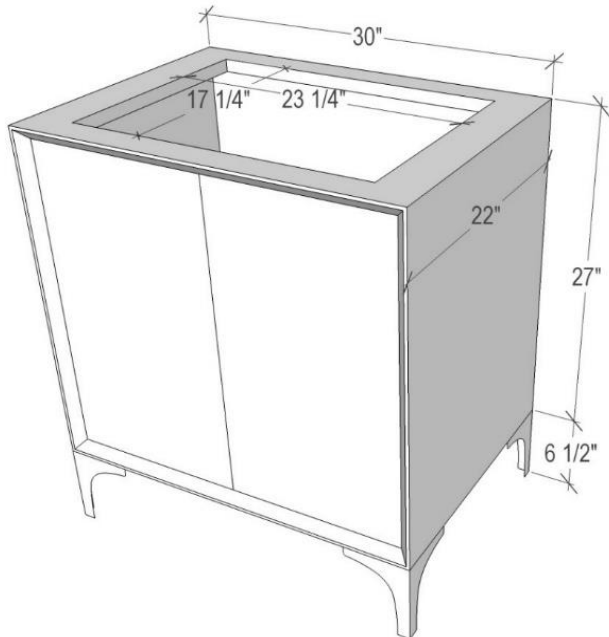

WARRANTY

Linkasink warranties our product to be free from manufacturing defect for the life of the product. Warranty does not cover improper care, neglect, abuse or normal wear-and-tear.