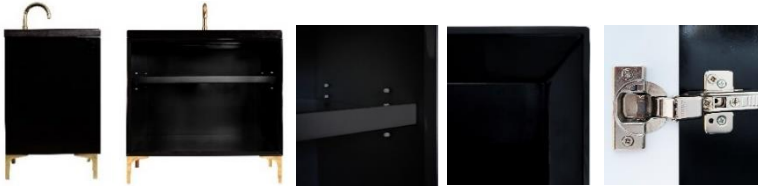

Shown in PB

## VAN30B-016-04

30" BLACK MOTHER OF PEARL WITH 8" ARTISAN GLASS  
HARDWARE BLACK PRISM GLASS

### DETAILS

Cabinet with Gloss Finish  
Full Finished Back  
Adjustable Interior Shelf  
3 Way Adjustable European Soft Close Hinges  
OD: W 30" x D 22"  
Vanities are Hand-crafted