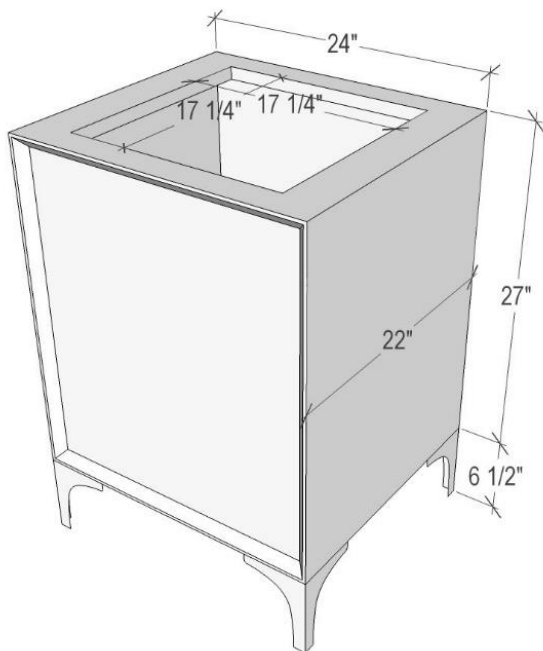

DIMENSIONS WILL VARY

DO NOT use this sheet as a guide for countertop cuts. Due to the handmade nature of each product, templates are not provided.