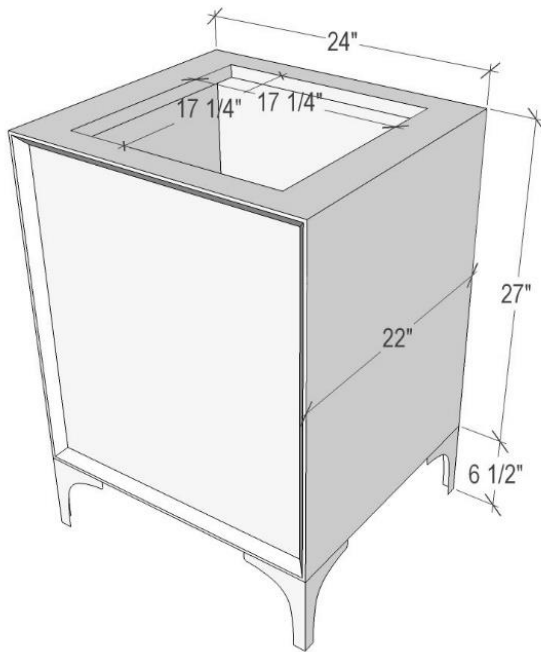

DIMENSIONS WILL VARY

DO NOT use this sheet as a guide for countertop cuts. Due to the handmade nature of each product, templates are not provided.