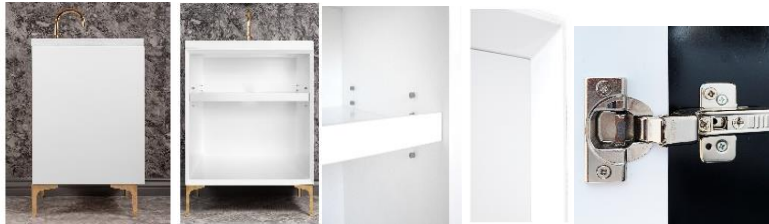

Shown in PB

VAN24W-024-05

24" WHITE LINEA WITH 3" ARTISAN GLASS HARDWARE
WHITE TIGER GLASS

DETAILS

Cabinet with Gloss Finish
Full Finished Back
Adjustable Interior Shelf
3 Way Adjustable European Soft Close Hinges
OD: W 24" x D 22"
Vanities are Hand-crafted

HARDWARE AND LEG FINISH OPTIONS

	PB	Polished Brass
	SB	Satin Brass

24" VANITY TOP OPTIONS

(Vanity Top Sold Separately See Vanity Top Spec Sheet for Details)

Outside Dimensions W 24" D 22" H 1.5"

(Vanity Top includes 4" Backsplash)

VT24W-01	14" x 14" Sink Cutout with 1 Faucet Hole
VT24W-03	14" x 14" Sink Cutout with 3 Faucet Holes

INSTALLATION

We recommend consulting a professional if you are unfamiliar with installing bathroom fixtures and plumbing. Linkasink accepts no liability for any damage to the floor, walls, plumbing, or personal injury during installation.