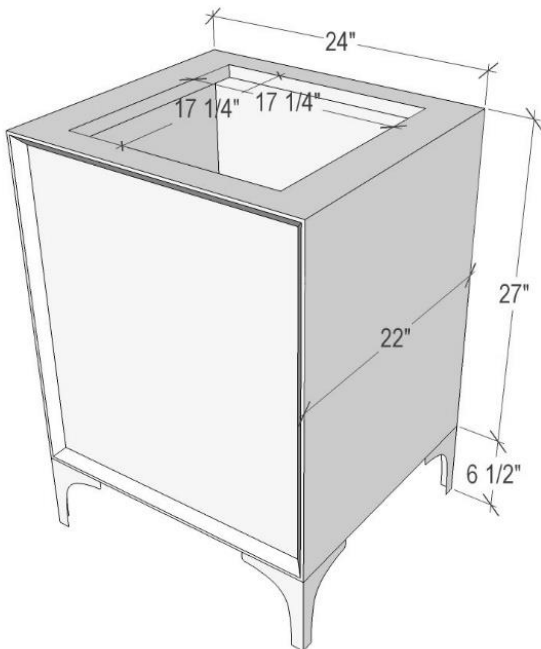

DIMENSIONS WILL VARY

DO NOT use this sheet as a guide for countertop cuts. Due to the handmade nature of each product, templates are not provided.