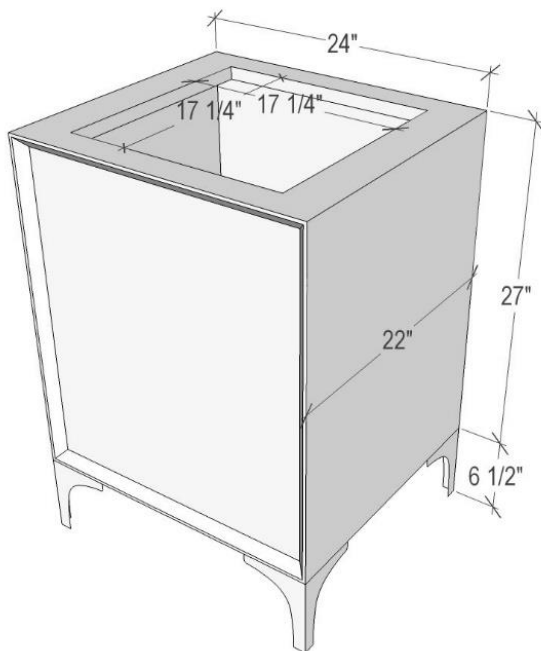

DIMENSIONS WILL VARY

DO NOT use this sheet as a guide for countertop cuts. Due to the handmade nature of each product, templates are not provided.