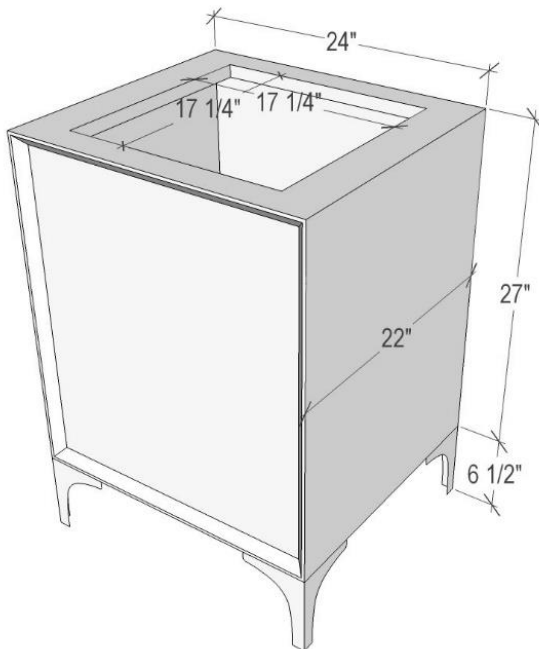

DIMENSIONS WILL VARY

DO NOT use this sheet as a guide for countertop cuts. Due to the handmade nature of each product, templates are not provided.