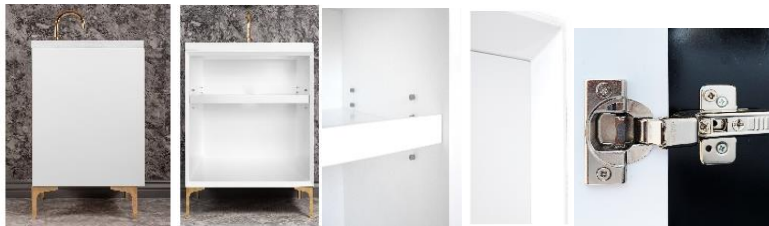

Shown in PB

VAN24W-018-01

24" WHITE MOTHER OF PEARL WITH 18" ARTISAN GLASS HARDWARE WHITE PYRAMID GLASS

DETAILS

Cabinet with Gloss Finish
 Full Finished Back
 Adjustable Interior Shelf
 3 Way Adjustable European Soft Close Hinges
 OD: W 24" x D 22"
 Vanities are Hand-crafted

HARDWARE AND LEG FINISH OPTIONS

	PB	Polished Brass		PN	Polished Nickel
	SB	Satin Brass		SN	Satin Nickel

24" VANITY TOP OPTIONS

(Vanity Top Sold Separately See Vanity Top Spec Sheet for Details)

Outside Dimensions W 24" D 22" H 1.5"

(Vanity Top includes 4" Backsplash)

VT24W-01	14" x 14" Sink Cutout with 1 Faucet Hole
VT24W-03	14" x 14" Sink Cutout with 3 Faucet Holes

INSTALLATION

We recommend consulting a professional if you are unfamiliar with installing bathroom fixtures and plumbing. Linkasink accepts no liability for any damage to the floor, walls, plumbing, or personal injury during installation.