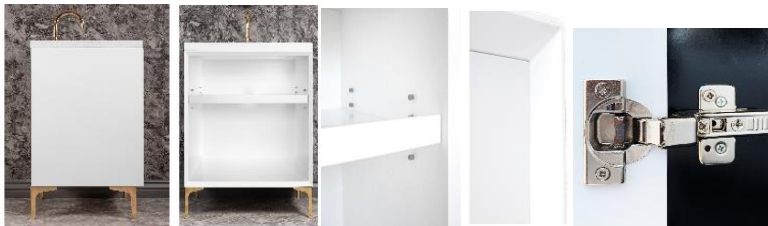

Shown in PB

VAN24W-017-01

24" WHITE MOTHER OF PEARL WITH 18" ARTISAN GLASS HARDWARE WHITE PRISM GLASS

DETAILS

Cabinet with Gloss Finish
 Full Finished Back
 Adjustable Interior Shelf
 3 Way Adjustable European Soft Close Hinges
 OD: W 24" x D 22"
 Vanities are Hand-crafted

HARDWARE AND LEG FINISH OPTIONS

	PB	Polished Brass		PN	Polished Nickel
	SB	Satin Brass		SN	Satin Nickel

24" VANITY TOP OPTIONS

(Vanity Top Sold Separately See Vanity Top Spec Sheet for Details)

Outside Dimensions W 24" D 22" H 1.5"

(Vanity Top includes 4" Backsplash)

VT24W-01	14" x 14" Sink Cutout with 1 Faucet Hole
VT24W-03	14" x 14" Sink Cutout with 3 Faucet Holes

INSTALLATION

We recommend consulting a professional if you are unfamiliar with installing bathroom fixtures and plumbing. Linkasink accepts no liability for any damage to the floor, walls, plumbing, or personal injury during installation.