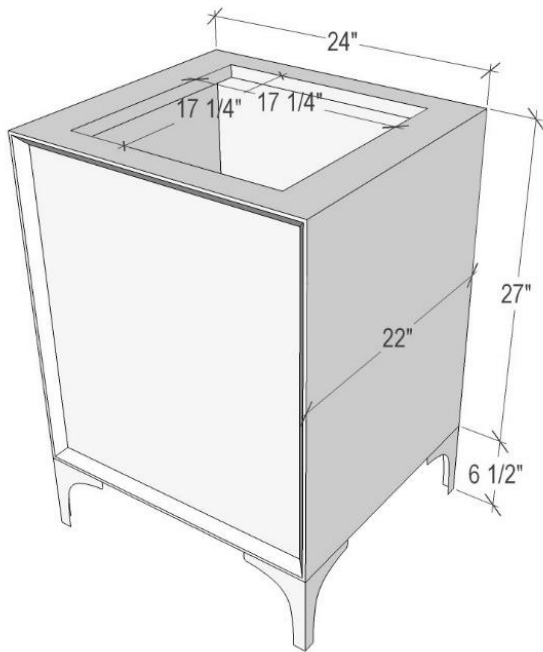

WARRANTY

Linkasink warranties our product to be free from manufacturing defect for the life of the product. Warranty does not cover improper care, neglect, abuse or normal wear-and-tear.