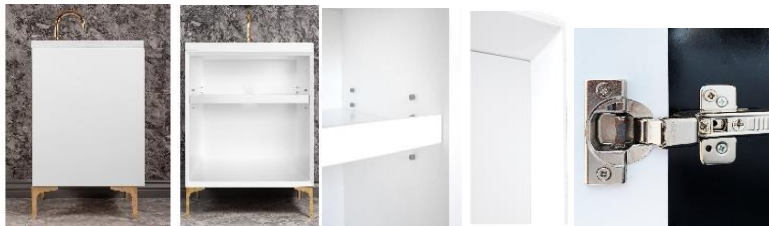

Shown in PB

VAN24W-016-01

24" WHITE MOTHER OF PEARL WITH 8" ARTISAN GLASS HARDWARE WHITE PRISM GLASS

DETAILS

Cabinet with Gloss Finish
 Full Finished Back
 Adjustable Interior Shelf
 3 Way Adjustable European Soft Close Hinges
 OD: W 24" x D 22"
 Vanities are Hand-crafted

HARDWARE AND LEG FINISH OPTIONS

	PB	Polished Brass		PN	Polished Nickel
	SB	Satin Brass		SN	Satin Nickel

24" VANITY TOP OPTIONS

(Vanity Top Sold Separately See Vanity Top Spec Sheet for Details)

Outside Dimensions W 24" D 22" H 1.5"

(Vanity Top includes 4" Backsplash)

VT24W-01	14" x 14" Sink Cutout with 1 Faucet Hole
VT24W-03	14" x 14" Sink Cutout with 3 Faucet Holes

INSTALLATION

We recommend consulting a professional if you are unfamiliar with installing bathroom fixtures and plumbing. Linkasink accepts no liability for any damage to the floor, walls, plumbing, or personal injury during installation.