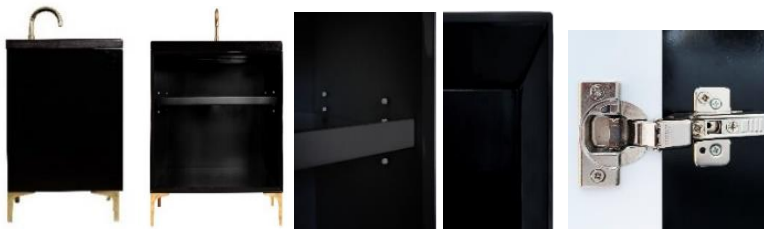

Shown in PB

VAN24B-024-BRS

24" BLACK LINEA WITH 8" ARTISAN GLASS HARDWARE
ÉGLOMISÉ PRISM GLASS

DETAILS

Cabinet with Gloss Finish
Full Finished Back
Adjustable Interior Shelf
3 Way Adjustable European Soft Close Hinges
OD: W 24" x D 22"
Vanities are Hand-crafted

HARDWARE AND LEG FINISH OPTIONS

	PB	Polished Brass
	SB	Satin Brass

24" VANITY TOP OPTIONS

(Vanity Top Sold Separately See Vanity Top Spec Sheet for Details)

Outside Dimensions W 24" D 22" H 1.5"

(Vanity Top includes 4" Backsplash)

VT24W-01	14" x 14" Sink Cutout with 1 Faucet Hole
VT24W-03	14" x 14" Sink Cutout with 3 Faucet Holes

INSTALLATION

We recommend consulting a professional if you are unfamiliar with installing bathroom fixtures and plumbing. Linkasink accepts no liability for any damage to the floor, walls, plumbing, or personal injury during installation.