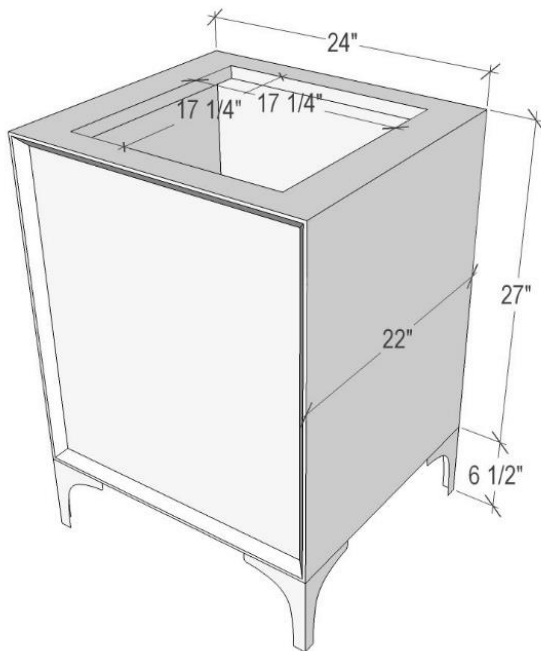

WARRANTY

Linkasink warranties our product to be free from manufacturing defect for the life of the product. Warranty does not cover improper care, neglect, abuse or normal wear-and-tear.