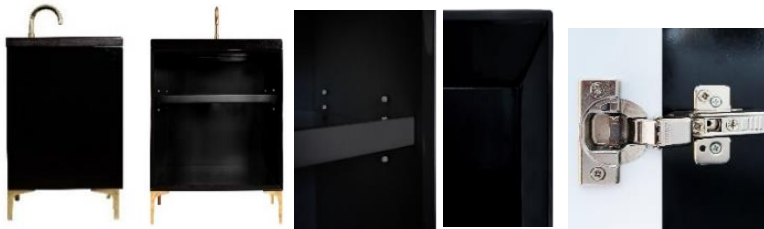

Shown in PB

VAN24B-024-06

24" BLACK LINEA WITH 8" ARTISAN GLASS HARDWARE
BLACK TIGER GLASS

DETAILS

Cabinet with Gloss Finish
Full Finished Back
Adjustable Interior Shelf
3 Way Adjustable European Soft Close Hinges
OD: W 24" x D 22"
Vanities are Hand-crafted

HARDWARE AND LEG FINISH OPTIONS

	PB	Polished Brass
	SB	Satin Brass

24" VANITY TOP OPTIONS

(Vanity Top Sold Separately See Vanity Top Spec Sheet for Details)

Outside Dimensions W 24" D 22" H 1.5"

(Vanity Top includes 4" Backsplash)

VT24W-01	14" x 14" Sink Cutout with 1 Faucet Hole
VT24W-03	14" x 14" Sink Cutout with 3 Faucet Holes

INSTALLATION

We recommend consulting a professional if you are unfamiliar with installing bathroom fixtures and plumbing. Linkasink accepts no liability for any damage to the floor, walls, plumbing, or personal injury during installation.