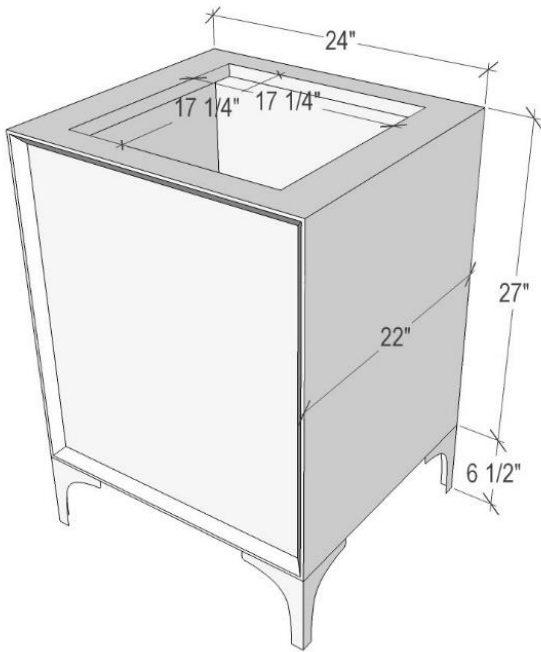

DIMENSIONS WILL VARY

DO NOT use this sheet as a guide for countertop cuts. Due to the handmade nature of each product, templates are not provided.