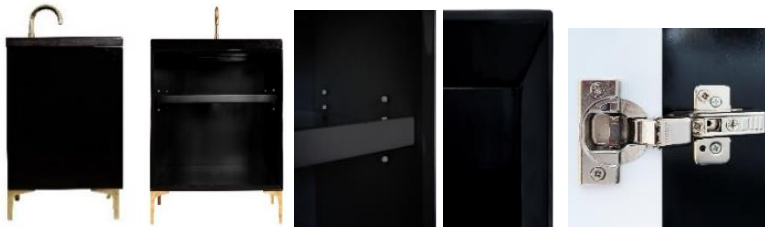

Shown in PB

VAN24B-023-BRS

24" BLACK LINEA WITH 3" ARTISAN GLASS HARDWARE
ÉGLOMISÉ PRISM GLASS

DETAILS

Cabinet with Gloss Finish
Full Finished Back
Adjustable Interior Shelf
3 Way Adjustable European Soft Close Hinges
OD: W 24" x D 22"
Vanities are Hand-crafted

HARDWARE AND LEG FINISH OPTIONS

	PB	Polished Brass
	SB	Satin Brass

24" VANITY TOP OPTIONS

(Vanity Top Sold Separately See Vanity Top Spec Sheet for Details)

Outside Dimensions W 24" D 22" H 1.5"

(Vanity Top includes 4" Backsplash)

VT24W-01	14" x 14" Sink Cutout with 1 Faucet Hole
VT24W-03	14" x 14" Sink Cutout with 3 Faucet Holes

INSTALLATION

We recommend consulting a professional if you are unfamiliar with installing bathroom fixtures and plumbing. Linkasink accepts no liability for any damage to the floor, walls, plumbing, or personal injury during installation.