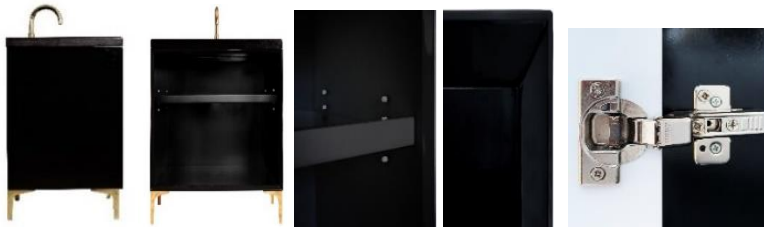

Shown in PB

VAN24B-023-06

24" BLACK LINEA WITH 3" ARTISAN GLASS HARDWARE
BLACK TIGER GLASS

DETAILS

Cabinet with Gloss Finish
Full Finished Back
Adjustable Interior Shelf
3 Way Adjustable European Soft Close Hinges
OD: W 24" x D 22"
Vanities are Hand-crafted

HARDWARE AND LEG FINISH OPTIONS

	PB	Polished Brass
	SB	Satin Brass

24" VANITY TOP OPTIONS

(Vanity Top Sold Separately See Vanity Top Spec Sheet for Details)

Outside Dimensions W 24" D 22" H 1.5"

(Vanity Top includes 4" Backsplash)

VT24W-01	14" x 14" Sink Cutout with 1 Faucet Hole
VT24W-03	14" x 14" Sink Cutout with 3 Faucet Holes

INSTALLATION

We recommend consulting a professional if you are unfamiliar with installing bathroom fixtures and plumbing. Linkasink accepts no liability for any damage to the floor, walls, plumbing, or personal injury during installation.