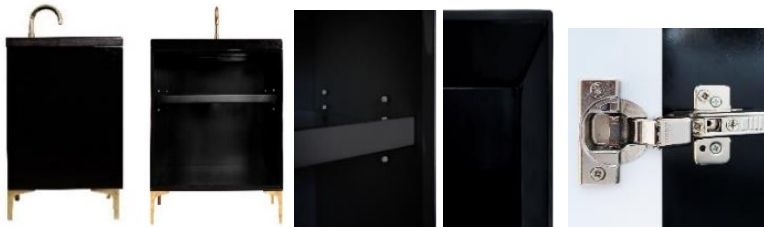

Shown in PB

VAN24B-021-04

24" BLACK TUXEDO WITH 18" ARTISAN GLASS
HARDWARE BLACK PRISM GLASS

DETAILS

Cabinet with Gloss Finish
Full Finished Back
Adjustable Interior Shelf
3 Way Adjustable European Soft Close Hinges
OD: W 24" x D 22"
Vanities are Hand-crafted

HARDWARE AND LEG FINISH OPTIONS

	PB	Polished Brass		PN	Polished Nickel
	SB	Satin Brass		SN	Satin Nickel

24" VANITY TOP OPTIONS

(Vanity Top Sold Separately See Vanity Top Spec Sheet for Details)

Outside Dimensions W 24" D 22" H 1.5"

(Vanity Top includes 4" Backsplash)

VT24W-01	14" x 14" Sink Cutout with 1 Faucet Hole
VT24W-03	14" x 14" Sink Cutout with 3 Faucet Holes

INSTALLATION

We recommend consulting a professional if you are unfamiliar with installing bathroom fixtures and plumbing. Linkasink accepts no liability for any damage to the floor, walls, plumbing, or personal injury during installation.