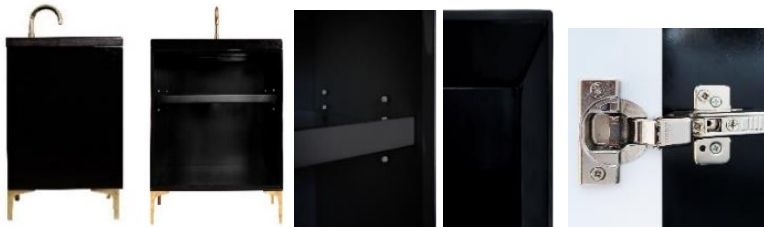

24" VANITY TOP OPTIONS

(Vanity Top Sold Separately See Vanity Top Spec Sheet for Details)

Outside Dimensions W 24" D 22" H 1.5"

(Vanity Top includes 4" Backsplash)

VT24W-01	14" x 14" Sink Cutout with 1 Faucet Hole
VT24W-03	14" x 14" Sink Cutout with 3 Faucet Holes

INSTALLATION

We recommend consulting a professional if you are unfamiliar with installing bathroom fixtures and plumbing. Linkasink accepts no liability for any damage to the floor, walls, plumbing, or personal injury during installation.

CARE

Clean vanity, hardware, and countertop with a soft cloth dampened with water. Avoid any harsh abrasives and harsh chemicals/acidic cleaning products.

For hardware: A clear paste wax may be applied periodically to protect the finish and help with water spotting.

WARRANTY

Linkasink warranties our product to be free from manufacturing defect for the life of the product. Warranty does not cover improper care, neglect, abuse or normal wear-and-tear.