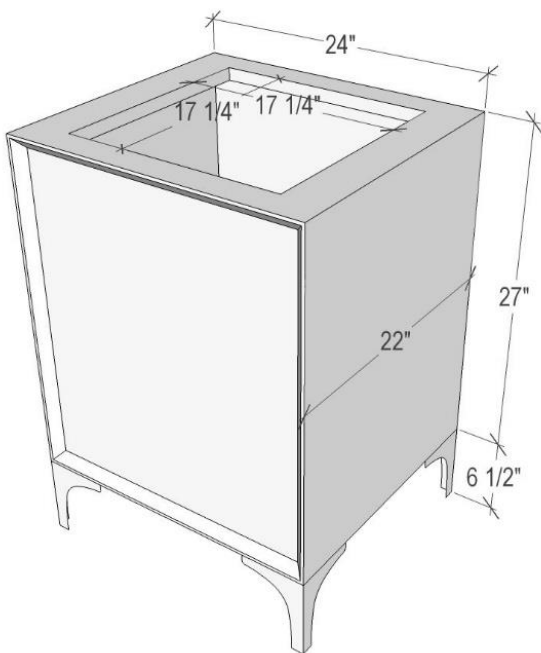

DIMENSIONS WILL VARY

DO NOT use this sheet as a guide for countertop cuts. Due to the handmade nature of each product, templates are not provided.