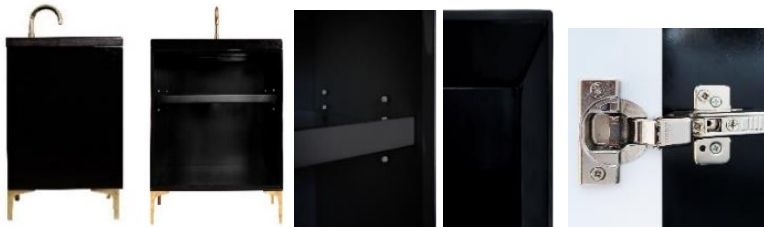

Shown in PB

VAN24B-019-04

24" BLACK TUXEDO WITH 3" ARTISAN GLASS
HARDWARE BLACK PRISM GLASS

DETAILS

Cabinet with Gloss Finish
Full Finished Back
Adjustable Interior Shelf
3 Way Adjustable European Soft Close Hinges
OD: W 24" x D 22"
Vanities are Hand-crafted

HARDWARE AND LEG FINISH OPTIONS

	PB	Polished Brass		PN	Polished Nickel
	SB	Satin Brass		SN	Satin Nickel

24" VANITY TOP OPTIONS

(Vanity Top Sold Separately See Vanity Top Spec Sheet for Details)

Outside Dimensions W 24" D 22" H 1.5"

(Vanity Top includes 4" Backsplash)

VT24W-01	14" x 14" Sink Cutout with 1 Faucet Hole
VT24W-03	14" x 14" Sink Cutout with 3 Faucet Holes

INSTALLATION

We recommend consulting a professional if you are unfamiliar with installing bathroom fixtures and plumbing. Linkasink accepts no liability for any damage to the floor, walls, plumbing, or personal injury during installation.