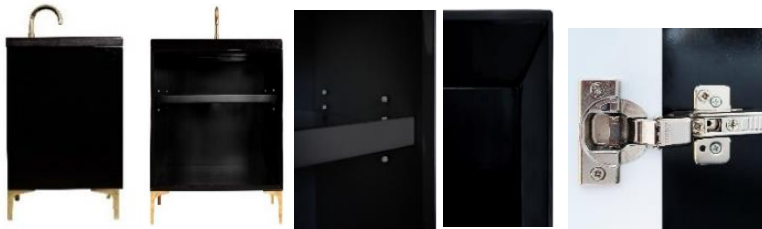

## VAN24B-018-SLV

24" BLACK MOTHER OF PEARL WITH 18" ARTISAN GLASS HARDWARE ÉGLOMISÉ PYRAMID GLASS

### DETAILS

- Cabinet with Gloss Finish
- Full Finished Back
- Adjustable Interior Shelf
- 3 Way Adjustable European Soft Close Hinges
- OD: W 24" x D 22"
- Vanities are Hand-crafted