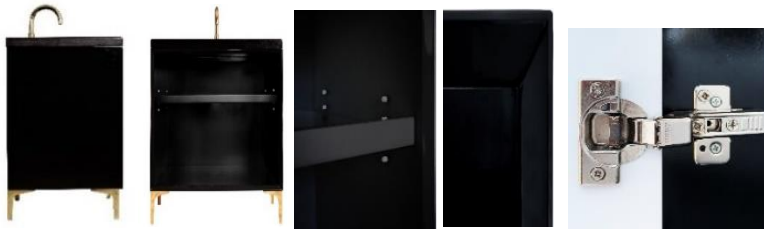

## VAN24B-017-SLV

24" BLACK MOTHER OF PEARL WITH 18" ARTISAN GLASS HARDWARE ÉGLOMISÉ PRISM GLASS

### DETAILS

Cabinet with Gloss Finish  
 Full Finished Back  
 Adjustable Interior Shelf  
 3 Way Adjustable European Soft Close Hinges  
 OD: W 24" x D 22"  
 Vanities are Hand-crafted