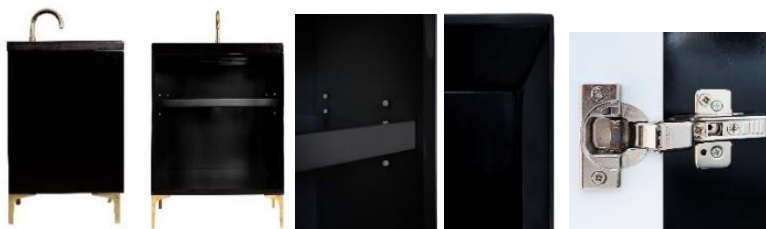

Shown in PB

VAN24B-017-BRS

24" BLACK MOTHER OF PEARL WITH 18" ARTISAN GLASS HARDWARE ÉGLOMISÉ PRISM GLASS

DETAILS

- Cabinet with Gloss Finish
- Full Finished Back
- Adjustable Interior Shelf
- 3 Way Adjustable European Soft Close Hinges
- OD: W 24" x D 22"
- Vanities are Hand-crafted

HARDWARE AND LEG FINISH OPTIONS

	PB	Polished Brass
	SB	Satin Brass

24" VANITY TOP OPTIONS

(Vanity Top Sold Separately See Vanity Top Spec Sheet for Details)

Outside Dimensions W 24" D 22" H 1.5"

(Vanity Top includes 4" Backsplash)

VT24W-01	14" x 14" Sink Cutout with 1 Faucet Hole
VT24W-03	14" x 14" Sink Cutout with 3 Faucet Holes

INSTALLATION

We recommend consulting a professional if you are unfamiliar with installing bathroom fixtures and plumbing. Linkasink accepts no liability for any damage to the floor, walls, plumbing, or personal injury during installation.