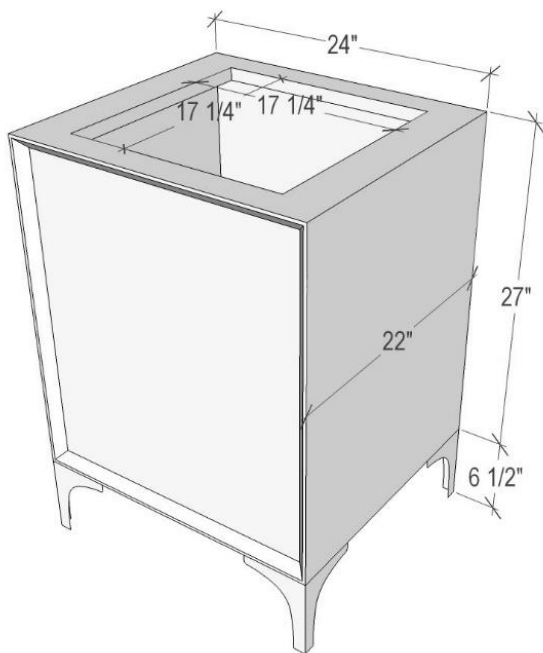

DIMENSIONS WILL VARY

DO NOT use this sheet as a guide for countertop cuts. Due to the handmade nature of each product, templates are not provided.