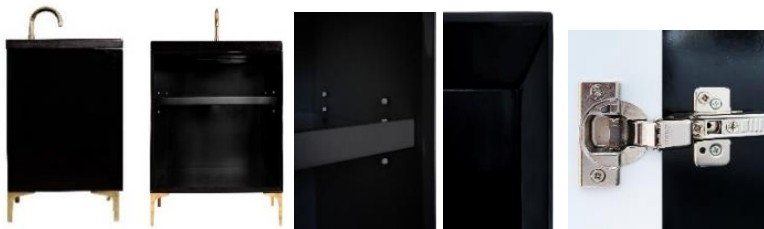

Shown in PB

VAN24B-016-BRS

24" BLACK MOTHER OF PEARL WITH 8" ARTISAN GLASS
HARDWARE ÉGLOMISÉ PRISM GLASS

DETAILS

Cabinet with Gloss Finish
Full Finished Back
Adjustable Interior Shelf
3 Way Adjustable European Soft Close Hinges
OD: W 24" x D 22"
Vanities are Hand-crafted

HARDWARE AND LEG FINISH OPTIONS

	PB	Polished Brass
	SB	Satin Brass

24" VANITY TOP OPTIONS

(Vanity Top Sold Separately See Vanity Top Spec Sheet for Details)

Outside Dimensions W 24" D 22" H 1.5"

(Vanity Top includes 4" Backsplash)

VT24W-01	14" x 14" Sink Cutout with 1 Faucet Hole
VT24W-03	14" x 14" Sink Cutout with 3 Faucet Holes

INSTALLATION

We recommend consulting a professional if you are unfamiliar with installing bathroom fixtures and plumbing. Linkasink accepts no liability for any damage to the floor, walls, plumbing, or personal injury during installation.