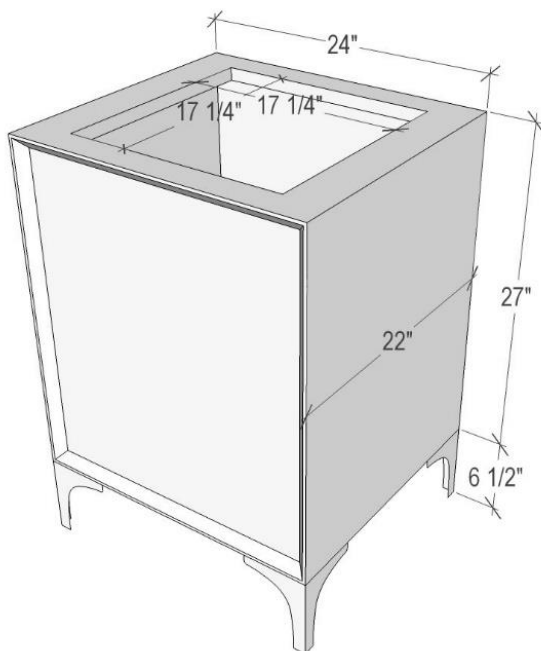

DIMENSIONS WILL VARY

DO NOT use this sheet as a guide for countertop cuts. Due to the handmade nature of each product, templates are not provided.