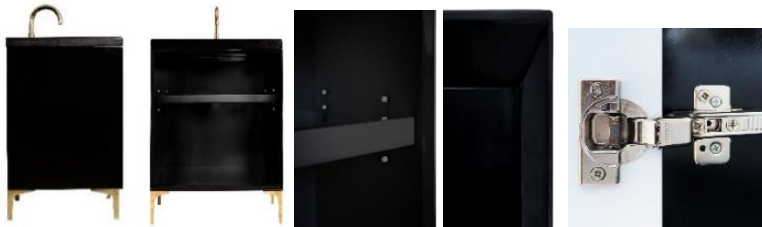

Shown in PB

VAN24B-015-BRS

24" BLACK MOTHER OF PEARL WITH 3" ARTISAN GLASS
HARDWARE ÉGLOMISÉ PRISM GLASS

DETAILS

Cabinet with Gloss Finish
Full Finished Back
Adjustable Interior Shelf
3 Way Adjustable European Soft Close Hinges
OD: W 24" x D 22"
Vanities are Hand-crafted

HARDWARE AND LEG FINISH OPTIONS

	PB	Polished Brass
	SB	Satin Brass

24" VANITY TOP OPTIONS

(Vanity Top Sold Separately See Vanity Top Spec Sheet for Details)

Outside Dimensions W 24" D 22" H 1.5"

(Vanity Top includes 4" Backsplash)

VT24W-01	14" x 14" Sink Cutout with 1 Faucet Hole
VT24W-03	14" x 14" Sink Cutout with 3 Faucet Holes

INSTALLATION

We recommend consulting a professional if you are unfamiliar with installing bathroom fixtures and plumbing. Linkasink accepts no liability for any damage to the floor, walls, plumbing, or personal injury during installation.