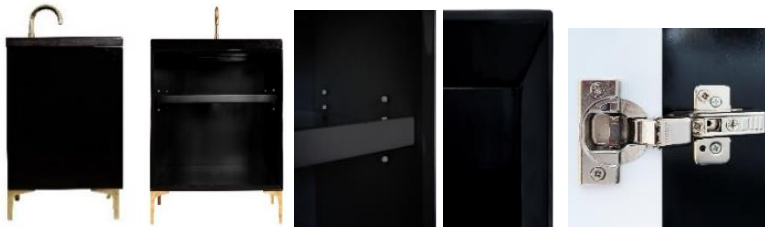

Shown in PB

VAN24B-015-06

24" BLACK MOTHER OF PEARL WITH 3" ARTISAN GLASS
HARDWARE BLACK TIGER GLASS

DETAILS

- Cabinet with Gloss Finish
- Full Finished Back
- Adjustable Interior Shelf
- 3 Way Adjustable European Soft Close Hinges
- OD: W 24" x D 22"
- Vanities are Hand-crafted

HARDWARE AND LEG FINISH OPTIONS

	PB	Polished Brass		PN	Polished Nickel
	SB	Satin Brass		SN	Satin Nickel

24" VANITY TOP OPTIONS

(Vanity Top Sold Separately See Vanity Top Spec Sheet for Details)

Outside Dimensions W 24" D 22" H 1.5"

(Vanity Top includes 4" Backsplash)

VT24W-01	14" x 14" Sink Cutout with 1 Faucet Hole
VT24W-03	14" x 14" Sink Cutout with 3 Faucet Holes

INSTALLATION

We recommend consulting a professional if you are unfamiliar with installing bathroom fixtures and plumbing. Linkasink accepts no liability for any damage to the floor, walls, plumbing, or personal injury during installation.