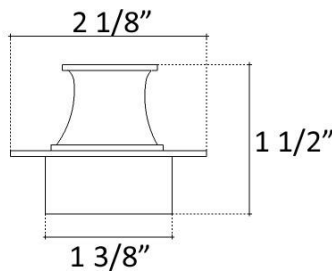

DIMENSIONS WILL VARY

DO NOT use this sheet as a guide for countertop cuts. Due to the handmade nature of each product, templates are not provided.