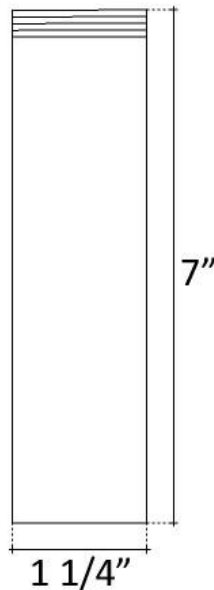

DIMENSIONS WILL VARY

DO NOT use this sheet as a guide for countertop cuts. Due to the handmade nature of each product, templates are not provided.